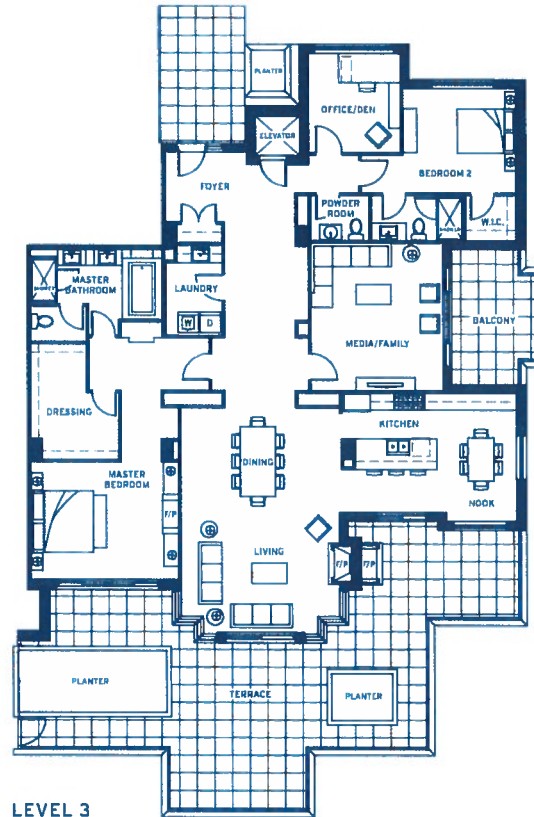

Aerie I

WHITBY ESTATES
BRITISH PROPERTIES
WEST VANCOUVER

LEVEL 3