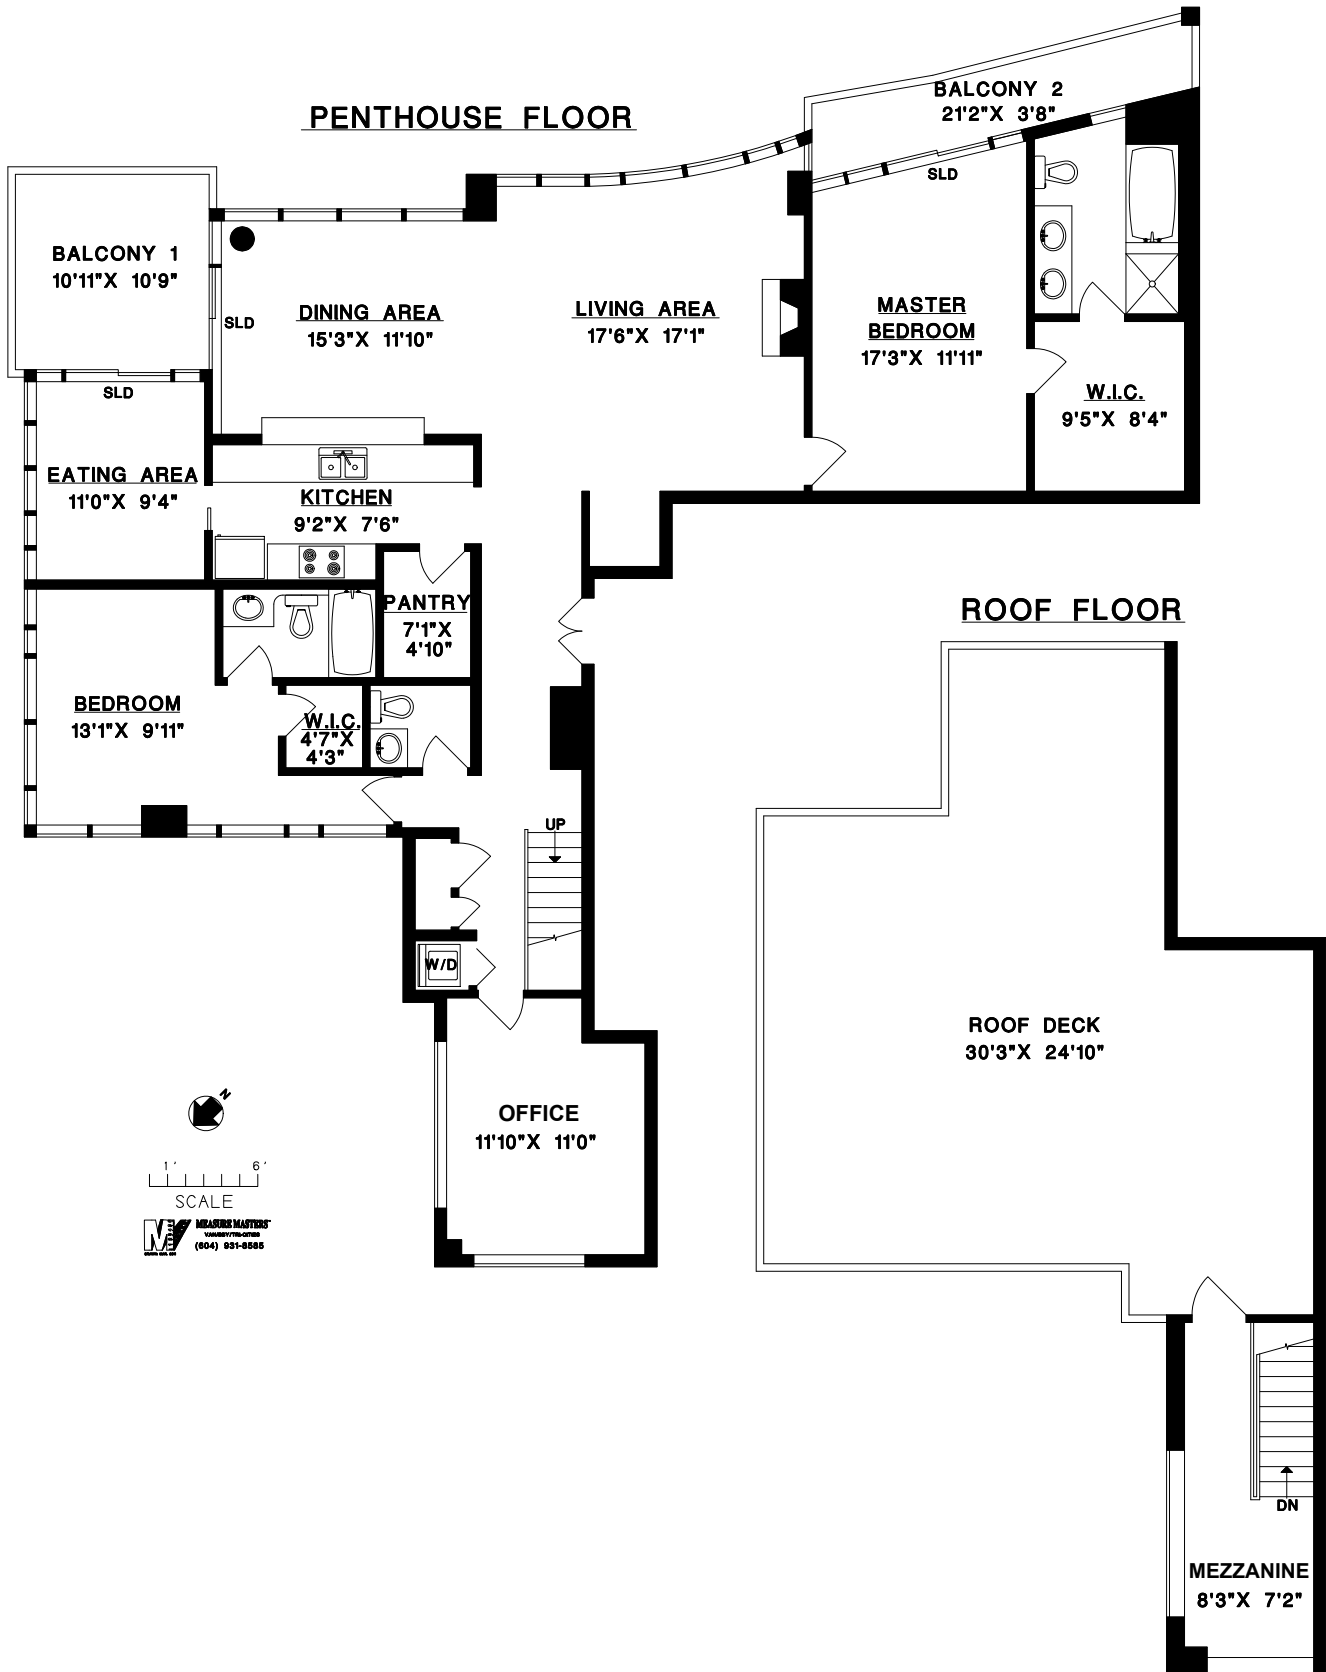

**3602-583 BEACH CRES.
VANCOUVER, B.C.**

***TOTAL 2183 SQ. FT.**

**ROOF DECK 836 SQ. FT.
BALCONY 1 123 SQ. FT.
BALCONY 2 90 SQ. FT.**

 SCALE

 MEASUREMENT MASTERS
 (604) 651-8585