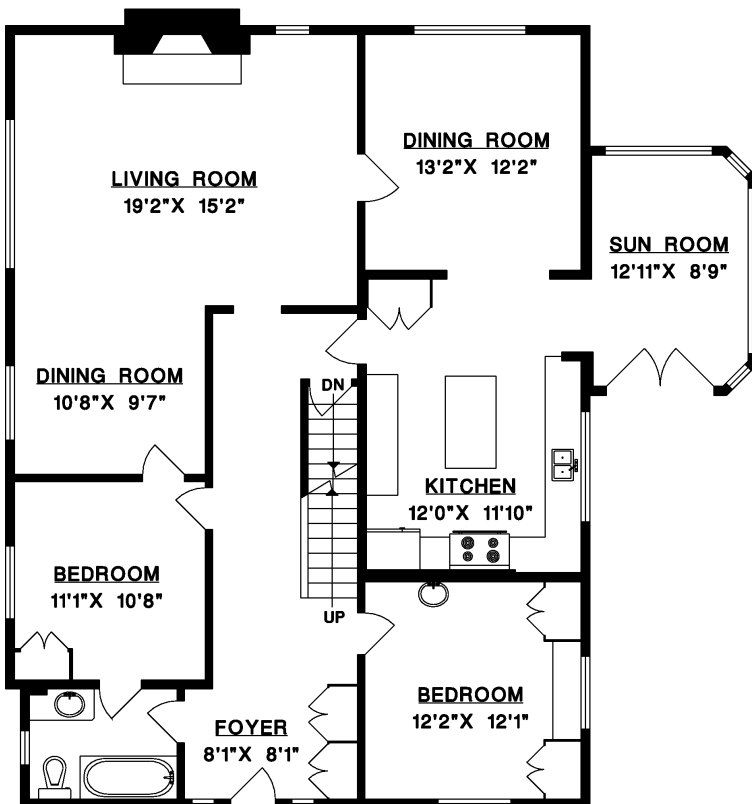

# SHIRLEY CLARKE

WEST VANCOUVER'S FINEST REAL ESTATE

+1-604-258-8808

shirley@shirleyclarke.ca

4455 NORTH PICCADILLY ROAD  
 WEST VANCOUVER

MAIN FLOOR	1,551 SQ.FT.
UPPER FLOOR	1,183 SQ.FT.
LOWER FLOOR	1,424 SQ.FT.
<b>TOTAL</b>	<b>4,158 SQ.FT.</b>
SUITE	384 SQ.FT.

UPPER FLOOR

MAIN FLOOR

**ROYAL LEPAGE**  
 SUSSEX - JASON SOPROVICH

LOWER FLOOR

**Measure Masters Northshore**  
 604 929-8229