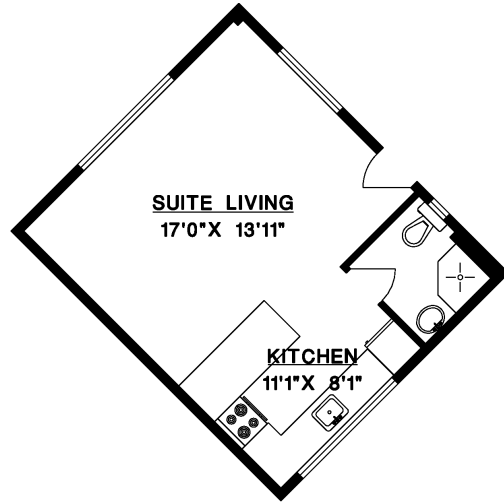

# SHIRLEY CLARKE

WEST VANCOUVER'S FINEST REAL ESTATE

+1-604-258-8808

shirley@shirleyclarke.ca

4455 NORTH PICCADILLY ROAD  
 WEST VANCOUVER

MAIN FLOOR	1,551 SQ.FT.
UPPER FLOOR	1,183 SQ.FT.
LOWER FLOOR	1,424 SQ.FT.
<b>TOTAL</b>	<b>4,158 SQ.FT.</b>
SUITE	384 SQ.FT.

UPPER FLOOR

MAIN FLOOR

**ROYAL LEPAGE**  
 SUSSEX - JASON SOPROVICH

LOWER FLOOR

**Measure Masters Northshore**  
 604 929-8229