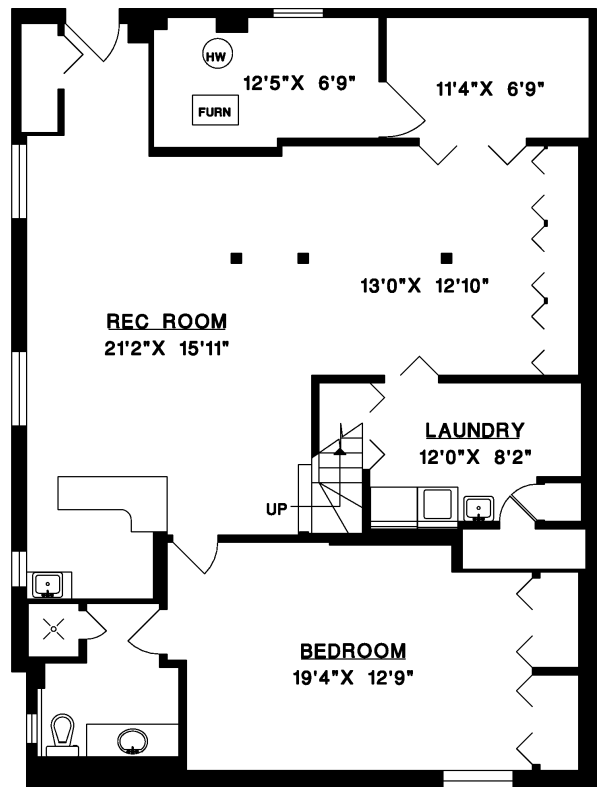

# SHIRLEY CLARKE

WEST VANCOUVER'S FINEST REAL ESTATE

+1-604-258-8808

shirley@shirleyclarke.ca

4455 NORTH PICCADILLY ROAD  
 WEST VANCOUVER

MAIN FLOOR	1,551 SQ.FT.
UPPER FLOOR	1,183 SQ.FT.
LOWER FLOOR	1,424 SQ.FT.
<b>TOTAL</b>	<b>4,158 SQ.FT.</b>
SUITE	384 SQ.FT.

UPPER FLOOR

MAIN FLOOR

**ROYAL LEPAGE**  
 SUSSEX - JASON SOPROVICH

LOWER FLOOR

**Measure Masters Northshore**  
 604 929-8229