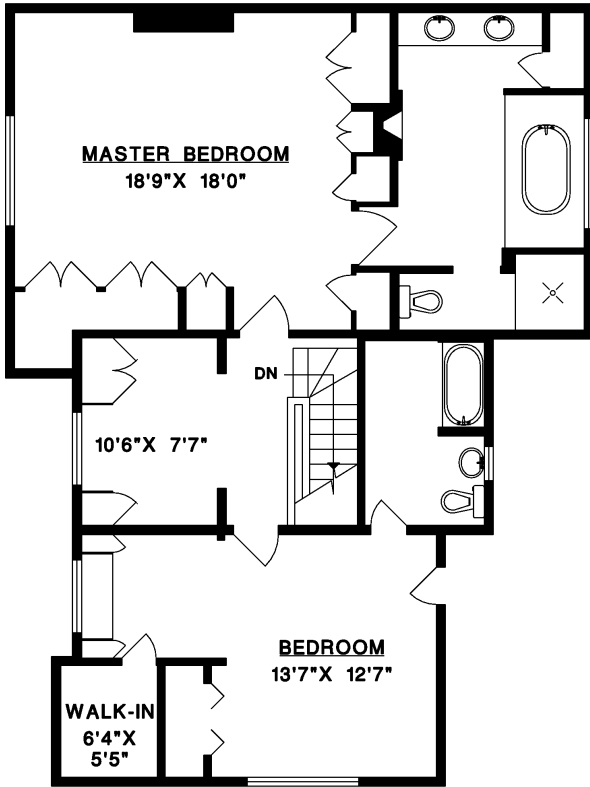

# SHIRLEY CLARKE

WEST VANCOUVER'S FINEST REAL ESTATE

+1-604-258-8808

shirley@shirleyclarke.ca

4455 NORTH PICCADILLY ROAD  
 WEST VANCOUVER

MAIN FLOOR	1,551 SQ.FT.
UPPER FLOOR	1,183 SQ.FT.
LOWER FLOOR	1,424 SQ.FT.
<b>TOTAL</b>	<b>4,158 SQ.FT.</b>
SUITE	384 SQ.FT.

UPPER FLOOR

MAIN FLOOR

**ROYAL LEPAGE**  
 SUSSEX - JASON SOPROVICH

LOWER FLOOR

**Measure Masters Northshore**  
 604 929-8229