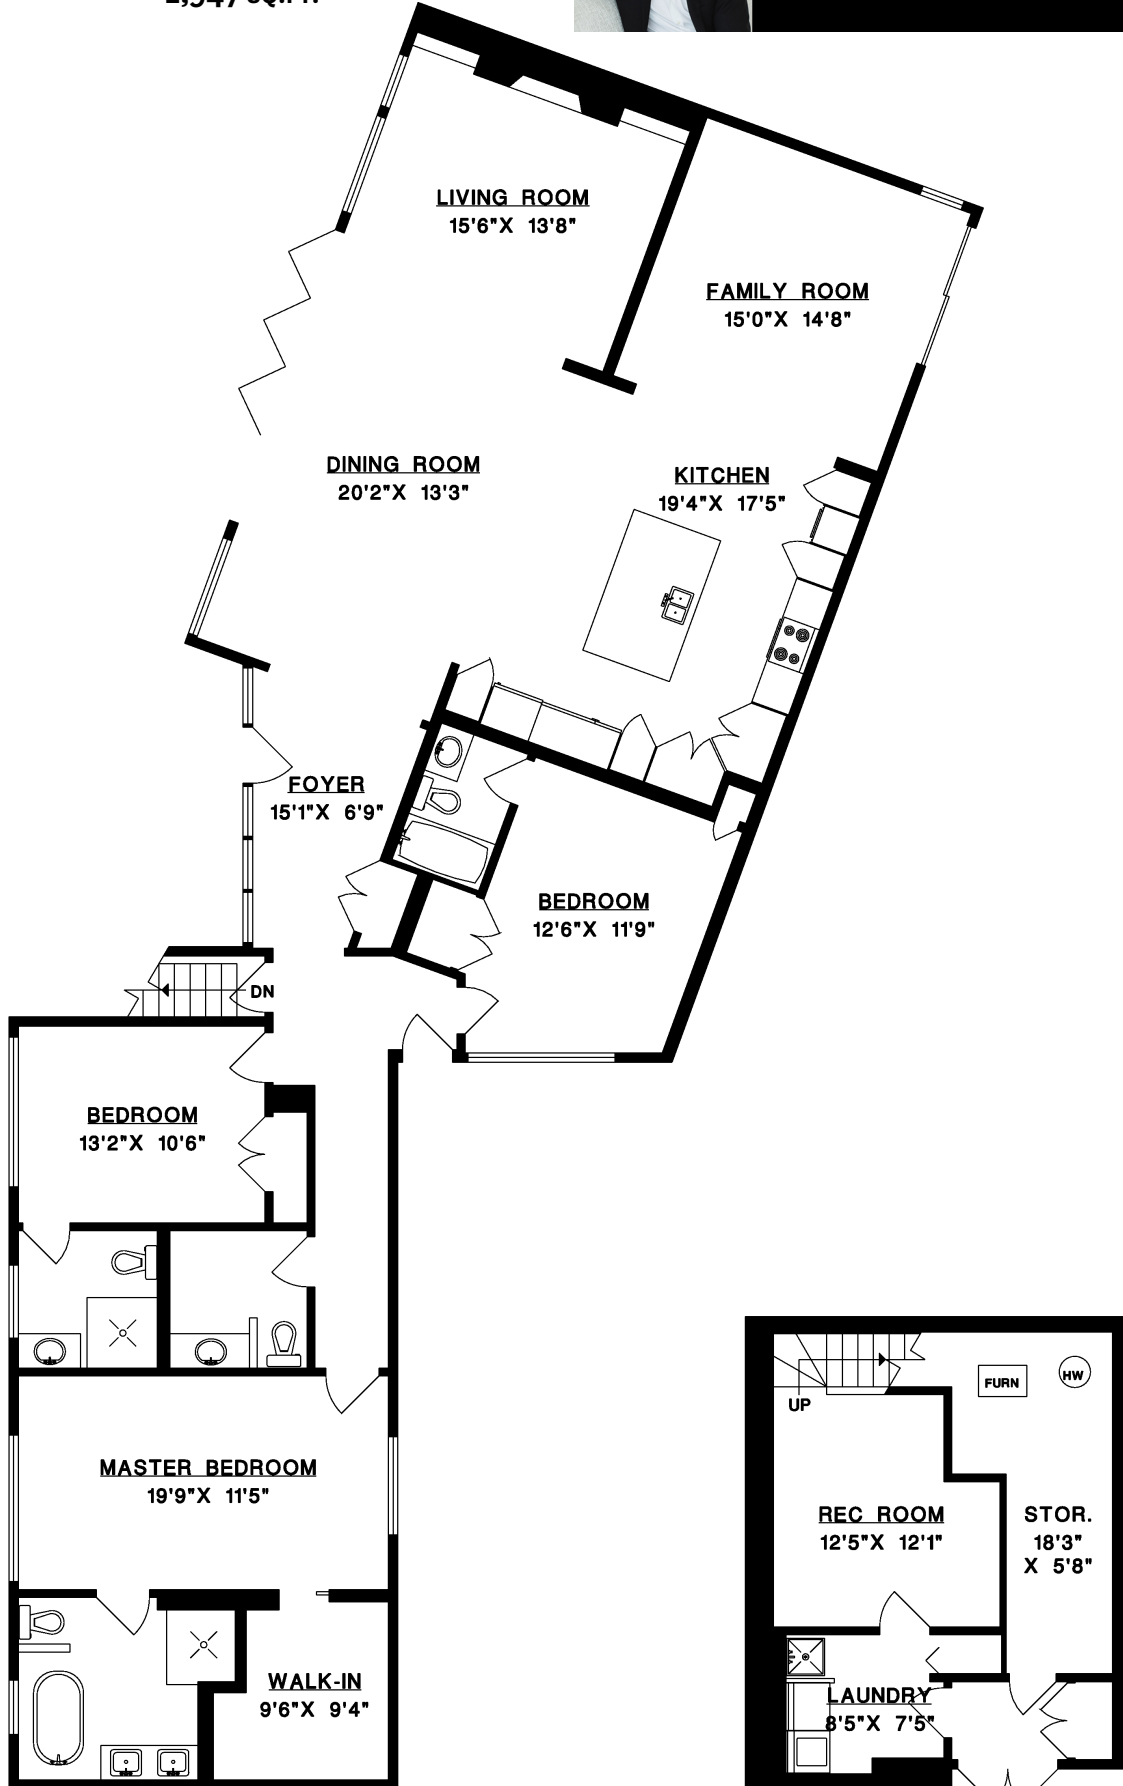

4125 BURKEHILL PLACE, WEST VANCOUVER

MAIN FLOOR 2,441 SQ.FT.
LOWER FLOOR 506 SQ.FT.
TOTAL 2,947 SQ.FT.

JASON SOPROVICH

EXCELLENCE IN THE LUXURY HOME MARKET

604.817.8812

MAIN FLOOR

rennie

LOWER FLOOR