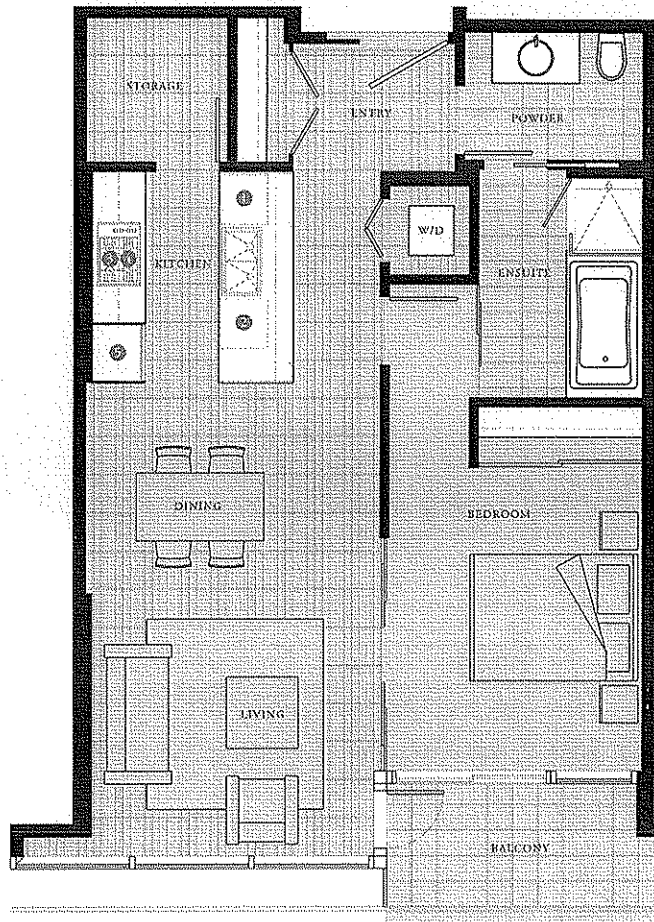

Estate

05

---

1 BEDROOM

LIVING: 741 SF

WEST CORDOVA

LEVELS 24-31

FIRE ESTATES KITCHEN
Featuring Buff cabinetry from Italy

- 1 Miele dishwasher
- 2 Miele microwave/speed oven
- 3 Miele gas cooktop (above)
- 4 Miele wall oven (below)
- 5 Sub-Zero refrigerator