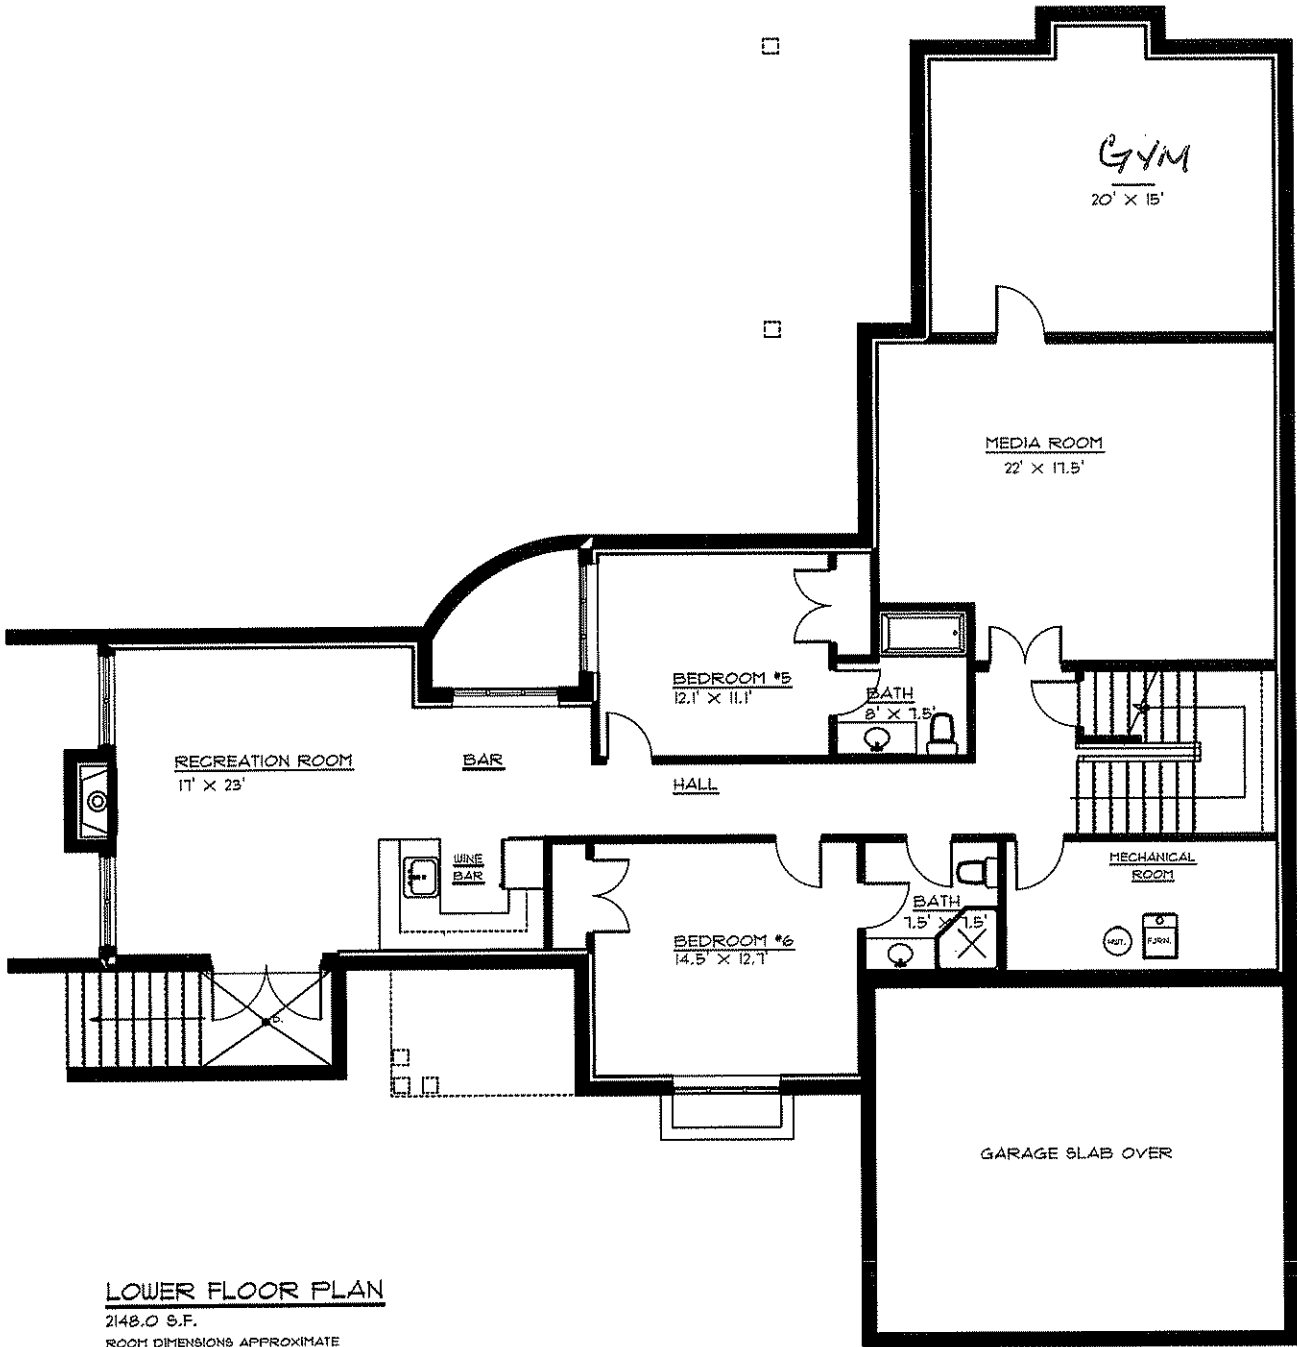

**UPPER FLOOR PLAN**

1779.5 S.F.  
ROOM DIMENSIONS APPROXIMATE

**LOWER FLOOR PLAN**

2148.0 S.F.

ROOM DIMENSIONS APPROXIMATE