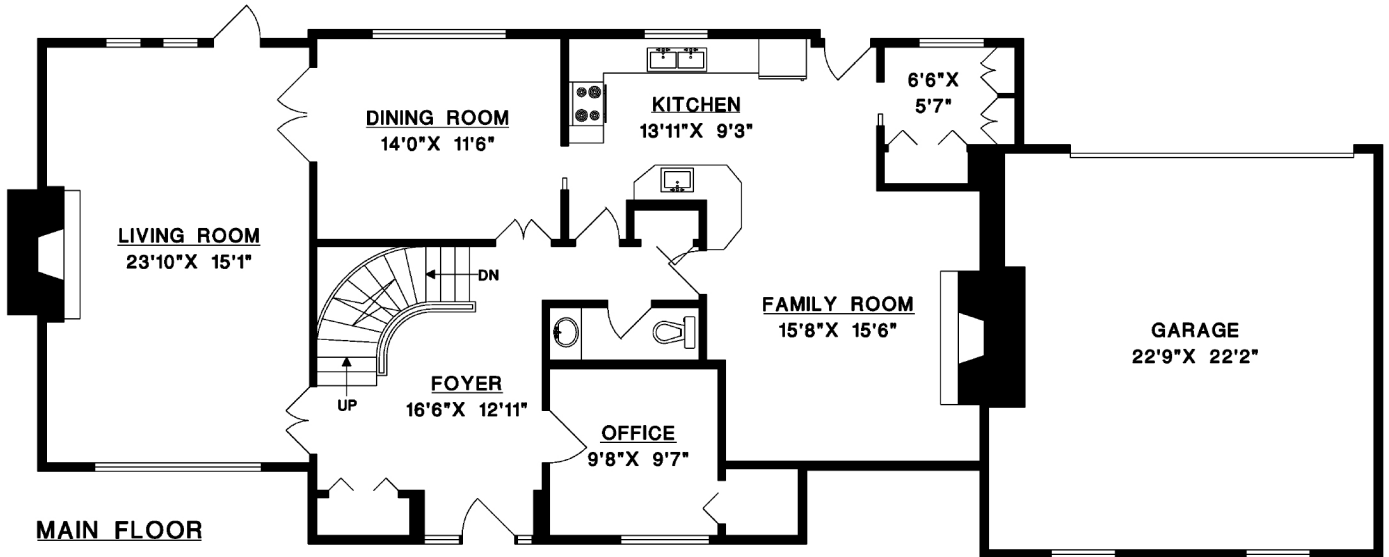

JASON SOPROVICH

EXCELLENCE IN THE LUXURY HOME MARKET

604.817.8812

4340 ROCKRIDGE ROAD WEST VANCOUVER

MAIN FLOOR	1,513 SQ.FT.
UPPER FLOOR	1,849 SQ.FT.
LOWER FLOOR	1,491 SQ.FT.
TOTAL	4,853 SQ.FT.
GARAGE	525 SQ.FT.

ROYAL LEPAGE
SUSSEX - JASON SOPROVICH
INDEPENDENTLY OWNED AND OPERATED

1" = 6'
SCALE