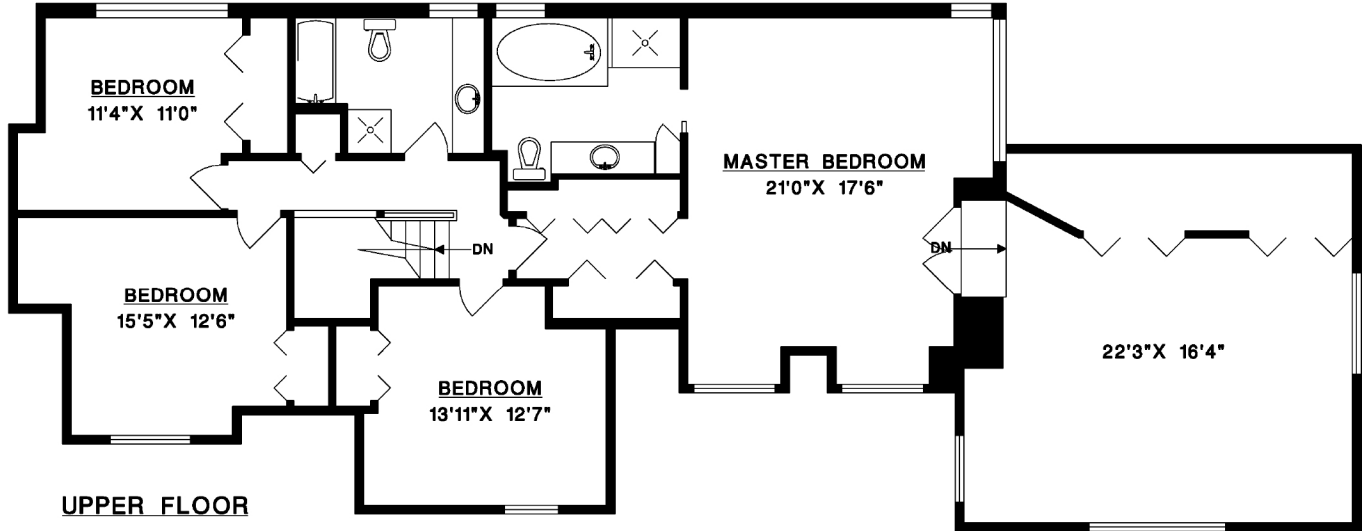

JASON SOPROVICH

EXCELLENCE IN THE LUXURY HOME MARKET

604.817.8812

4340 ROCKRIDGE ROAD WEST VANCOUVER

MAIN FLOOR	1,513 SQ.FT.
UPPER FLOOR	1,849 SQ.FT.
LOWER FLOOR	1,491 SQ.FT.
TOTAL	4,853 SQ.FT.
GARAGE	525 SQ.FT.

ROYAL LEPAGE
SUSSEX - JASON SOPROVICH
INDEPENDENTLY OWNED AND OPERATED

1" = 6'
SCALE