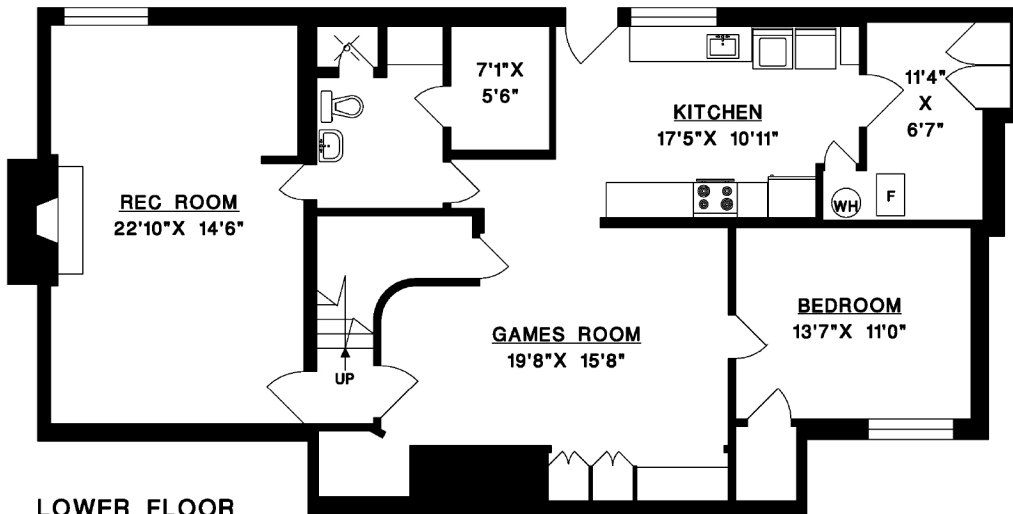

JASON SOPROVICH

EXCELLENCE IN THE LUXURY HOME MARKET

604.817.8812

4340 ROCKRIDGE ROAD WEST VANCOUVER

MAIN FLOOR	1,513 SQ.FT.
UPPER FLOOR	1,849 SQ.FT.
LOWER FLOOR	1,491 SQ.FT.
TOTAL	4,853 SQ.FT.
GARAGE	525 SQ.FT.

ROYAL LEPAGE
SUSSEX - JASON SOPROVICH
INDEPENDENTLY OWNED AND OPERATED

1" = 6'
SCALE