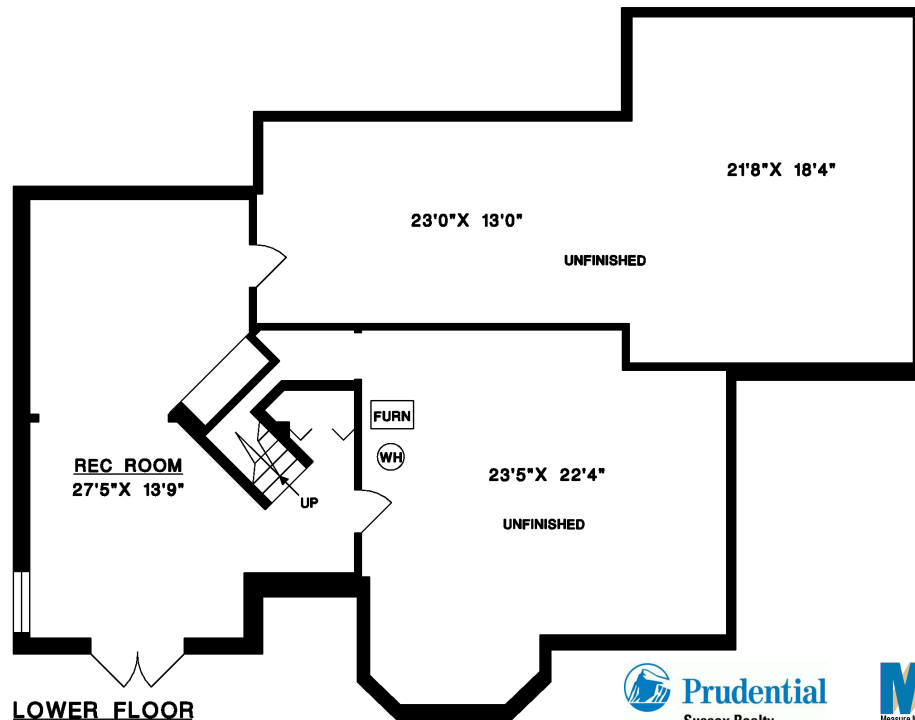

UPPER FLOOR

MAIN FLOOR

JASON SOPROVICH
 EXCELLENCE IN THE LUXURY HOME MARKET
 604.817.8812

Prudential Real Estate Services

4860 THE DALE
 WEST VANCOUVER

MAIN FLOOR	1,862 SQ.FT.
UPPER FLOOR	1,539 SQ.FT.
LOWER FLOOR	538 SQ.FT.
TOTAL	3,939 SQ.FT.
UNFINISHED	1,269 SQ.FT.
GARAGE	595 SQ.FT.

LOWER FLOOR