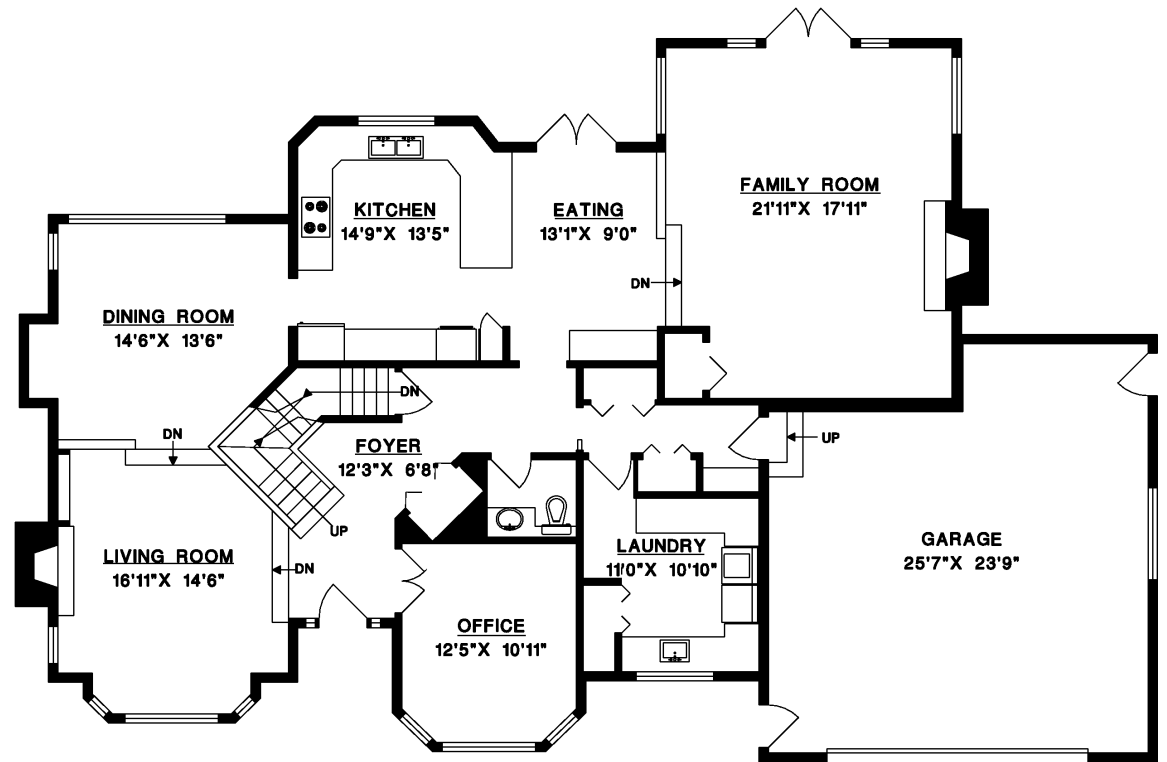

UPPER FLOOR

MAIN FLOOR

JASON SOPROVICH
 EXCELLENCE IN THE LUXURY HOME MARKET
 604.817.8812

Prudential Real Estate Services

4860 THE DALE
 WEST VANCOUVER

MAIN FLOOR	1,862 SQ.FT.
UPPER FLOOR	1,539 SQ.FT.
LOWER FLOOR	538 SQ.FT.
TOTAL	3,939 SQ.FT.
UNFINISHED	1,269 SQ.FT.
GARAGE	595 SQ.FT.

LOWER FLOOR