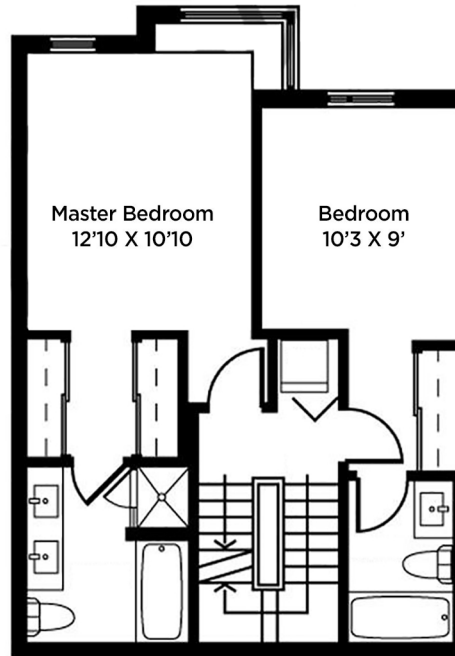

V E N T A N A

MAIN FLOOR
626 sq.ft.

UPPER FLOOR
617 sq.ft.

ROOFTOP
195 sq.ft.