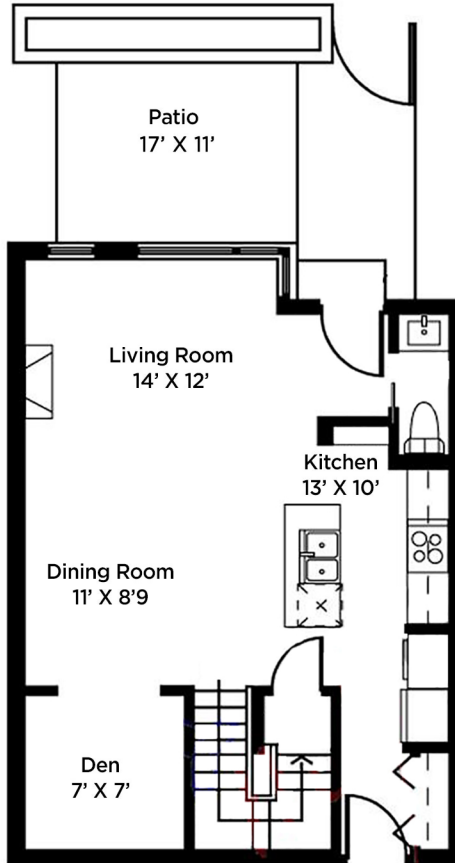

V E N T A N A

MAIN FLOOR
626 sq.ft.

UPPER FLOOR
617 sq.ft.

ROOFTOP
195 sq.ft.