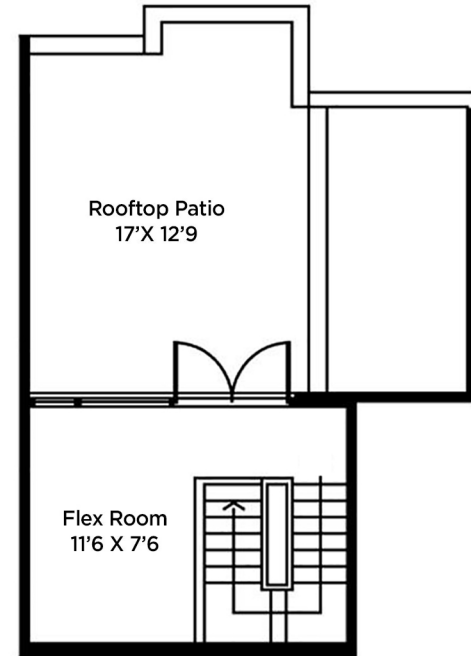

V E N T A N A

MAIN FLOOR
626 sq.ft.

UPPER FLOOR
617 sq.ft.

ROOFTOP
195 sq.ft.