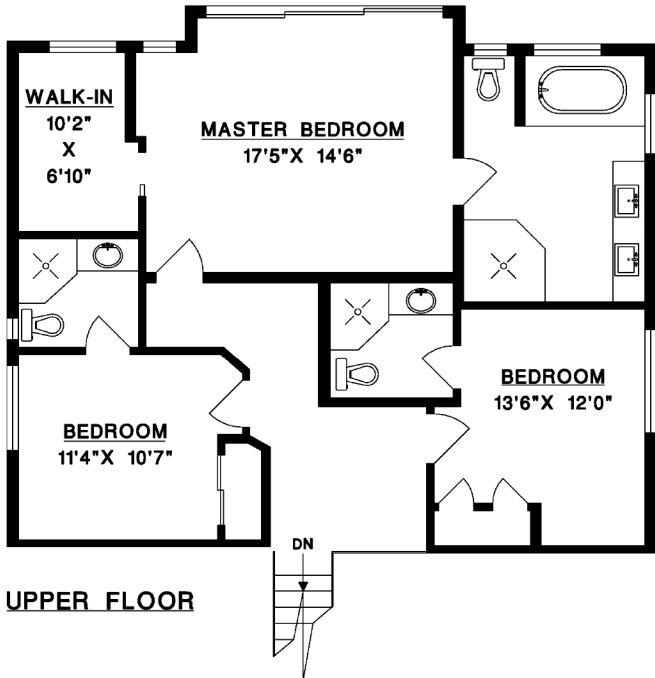

4367 ERWIN DRIVE
 WEST VANCOUVER

MAIN FLOOR	1,592 SQ.FT.
UPPER FLOOR	1,119 SQ.FT.
LOWER FLOOR	1,845 SQ.FT.
TOTAL	4,556 SQ.FT.