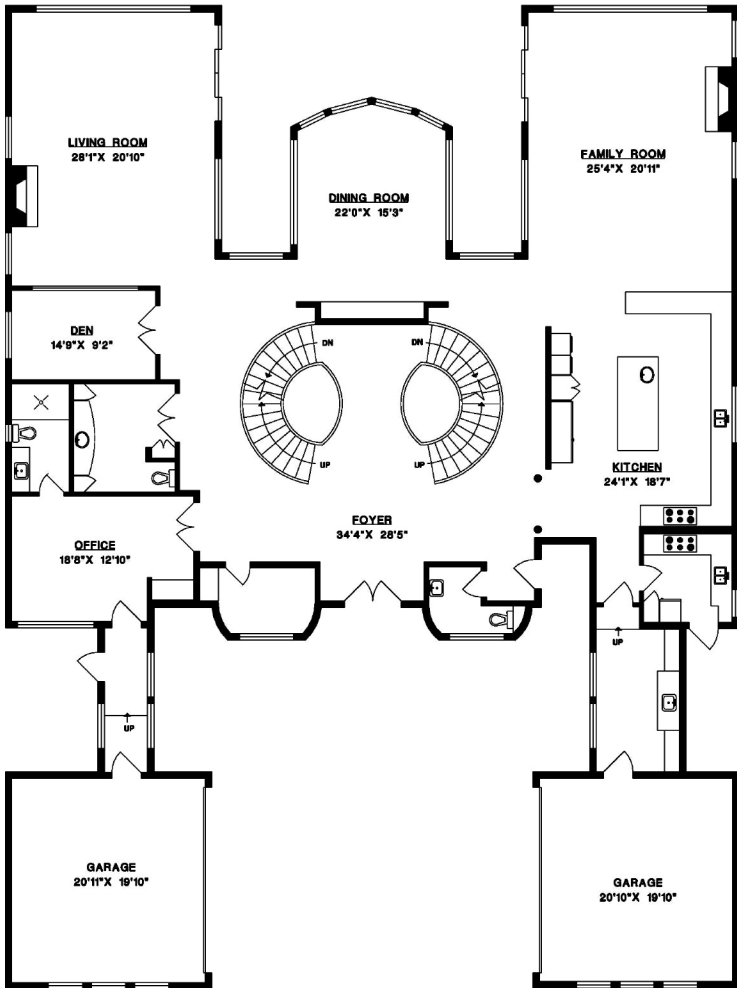

670 SOUTHBOROUGH DRIVE
WEST VANCOUVER

MAIN FLOOR 4,444 SQ.FT.
 UPPER FLOOR 3,355 SQ.FT.
 LOWER FLOOR 4,570 SQ.FT.
TOTAL 12,369 SQ.FT.
 GARAGES 931 SQ.FT.
 DECKS 619 SQ.FT.

JASON SOPROVICH
 EXCELLENCE IN THE LUXURY HOME MARKET
 604.817.8812

MAIN FLOOR

UPPER FLOOR

LOWER FLOOR