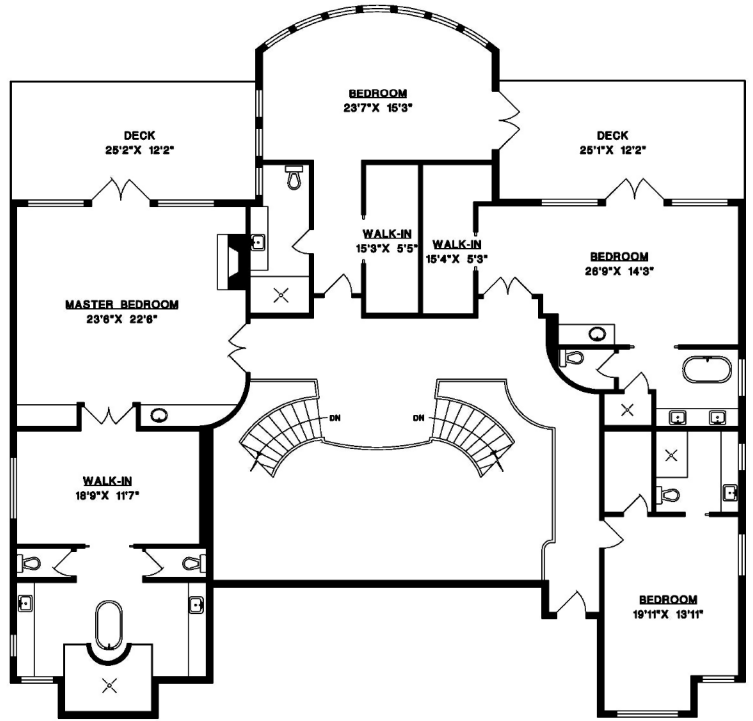

670 SOUTHBOROUGH DRIVE
WEST VANCOUVER

MAIN FLOOR 4,444 SQ.FT.
 UPPER FLOOR 3,355 SQ.FT.
 LOWER FLOOR 4,570 SQ.FT.
TOTAL 12,369 SQ.FT.
 GARAGES 931 SQ.FT.
 DECKS 619 SQ.FT.

JASON SOPROVICH
 EXCELLENCE IN THE LUXURY HOME MARKET
 604.817.8812

MAIN FLOOR

UPPER FLOOR

LOWER FLOOR