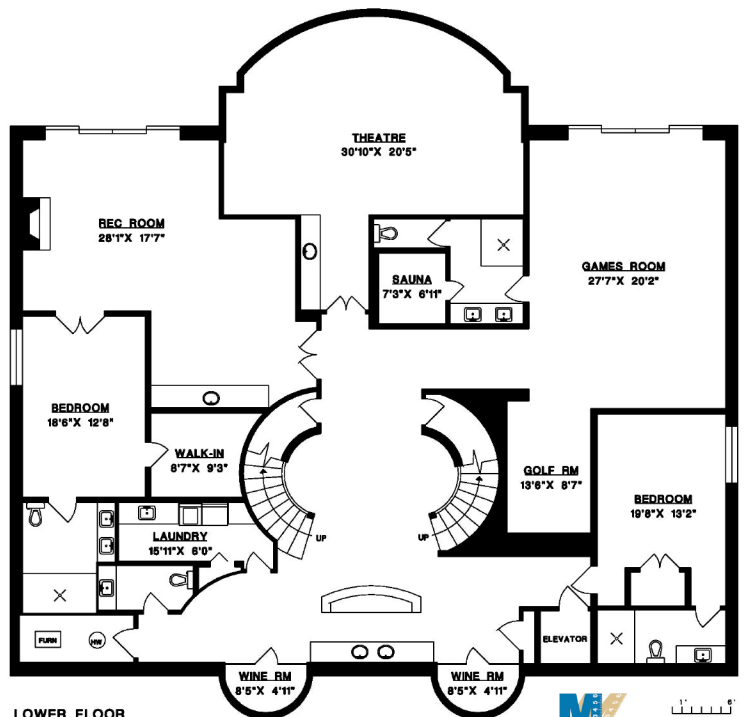

670 SOUTHBOROUGH DRIVE
WEST VANCOUVER

MAIN FLOOR 4,444 SQ.FT.
 UPPER FLOOR 3,355 SQ.FT.
 LOWER FLOOR 4,570 SQ.FT.
TOTAL 12,369 SQ.FT.
 GARAGES 931 SQ.FT.
 DECKS 619 SQ.FT.

JASON SOPROVICH
 EXCELLENCE IN THE LUXURY HOME MARKET
 604.817.8812

MAIN FLOOR

UPPER FLOOR

LOWER FLOOR