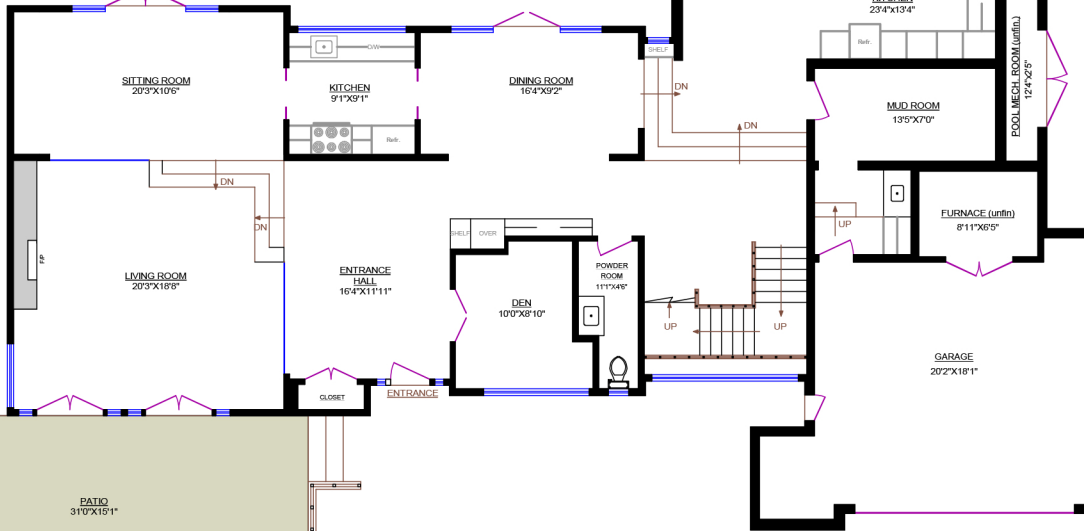

PATIO 59'4\"/>

MAIN FLOOR