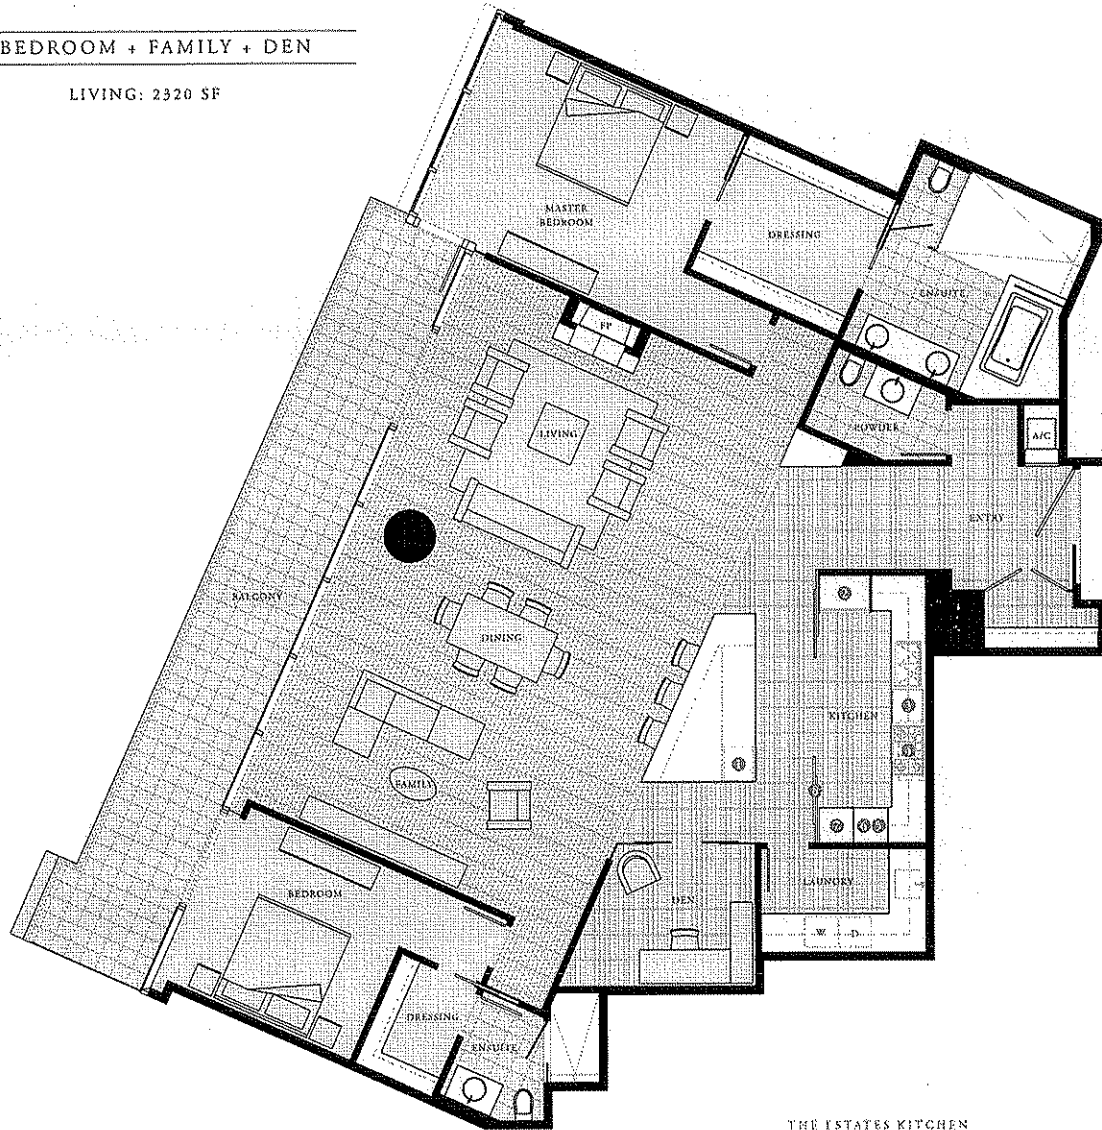

Estate

OS

2 BEDROOM + FAMILY + DEN

LIVING: 2320 SF

WEST CORDOVA

LEVELS 26-31

THE ESTATES KITCHEN

Featuring Miele cabinetry from Italy

- 1 Sub-Zero wine cooler/refrigeration drawers
- 2 Sub-Zero refrigerator
- 3 Miele dishwasher
- 4 Miele gas cooktop
- 5 Miele microwave/speed oven (above)
- 6 Miele wall oven (below)
- 7 Miele built-in coffee machine
- 8 Schmalenbach glass sliding walls

0 1 2 3 4 5

25