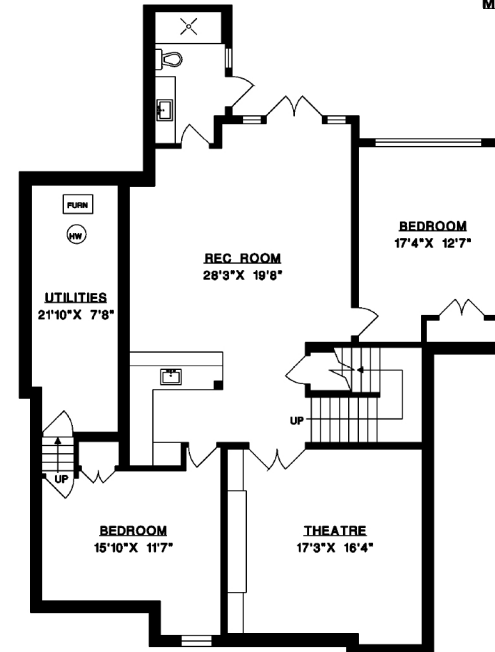

JASON SOPROVICH

EXCELLENCE IN THE LUXURY HOME MARKET

604.817.8812

5349 KENSINGTON CRESCENT WEST VANCOUVER

MAIN FLOOR	2,511 SQ.FT.
UPPER FLOOR	2,851 SQ.FT.
LOWER FLOOR	1,817 SQ.FT.
TOTAL	7,179 SQ.FT.

ROYAL LEPAGE

SUSSEX - JASON SOPROVICH

Measure Masters Northshore
604 929-8229