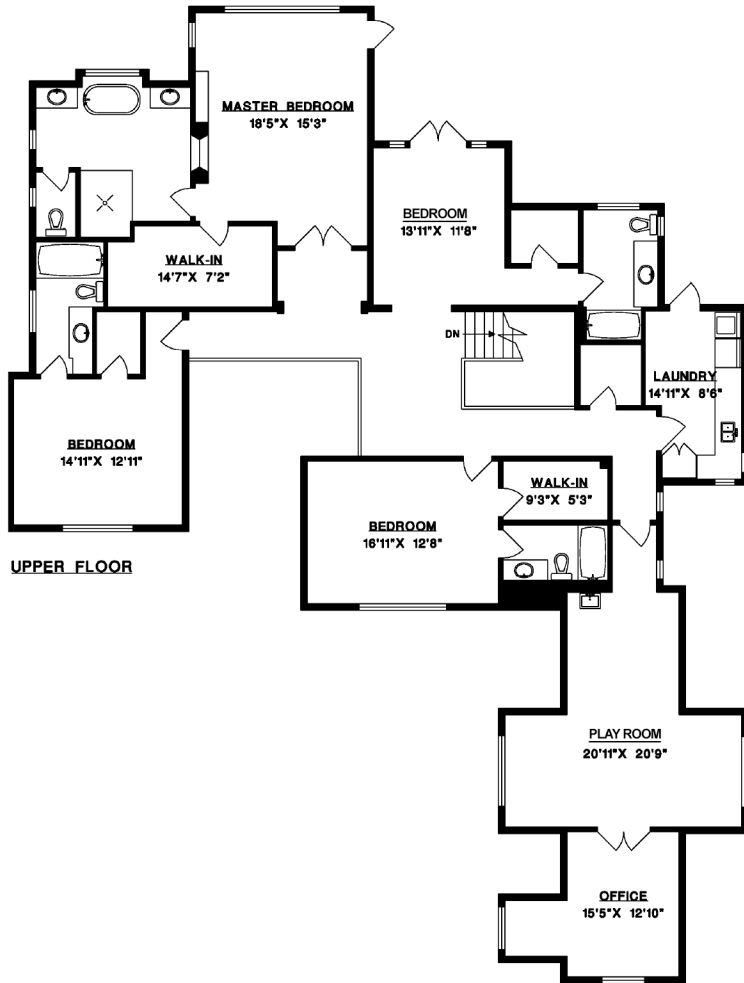

JASON SOPROVICH

EXCELLENCE IN THE LUXURY HOME MARKET

604.817.8812

5349 KENSINGTON CRESCENT WEST VANCOUVER

MAIN FLOOR	2,511 SQ.FT.
UPPER FLOOR	2,851 SQ.FT.
LOWER FLOOR	1,817 SQ.FT.
TOTAL	7,179 SQ.FT.

ROYAL LEPAGE

SUSSEX - JASON SOPROVICH

Measure Masters Northshore
604 929-8229