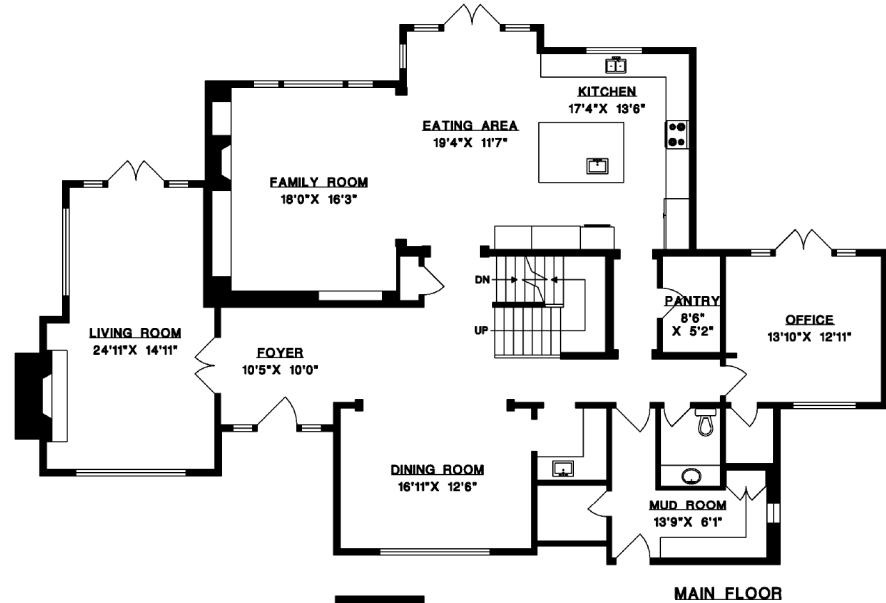

JASON SOPROVICH

EXCELLENCE IN THE LUXURY HOME MARKET

604.817.8812

5349 KENSINGTON CRESCENT WEST VANCOUVER

MAIN FLOOR	2,511 SQ.FT.
UPPER FLOOR	2,851 SQ.FT.
LOWER FLOOR	1,817 SQ.FT.
TOTAL	7,179 SQ.FT.

ROYAL LEPAGE

SUSSEX - JASON SOPROVICH

Measure Masters Northshore
604 929-8229