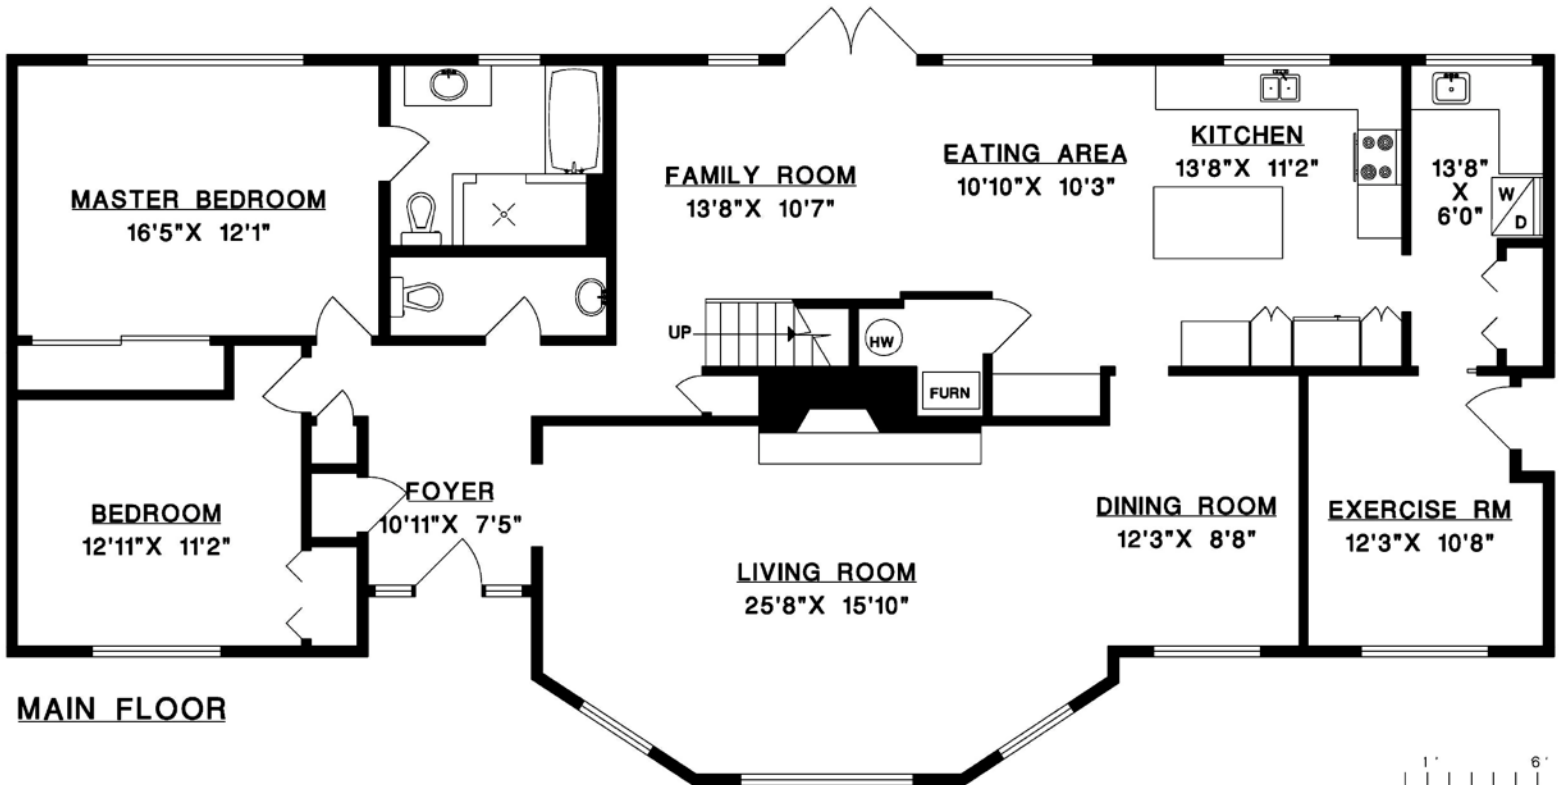

4740 RUTLAND ROAD  
WEST VANCOUVER

MAIN FLOOR 2,015 SQ.FT.  
UPPER FLOOR 685 SQ.FT.  
TOTAL 2,700 SQ.FT.

**JASON SOPROVICH**

EXCELLENCE IN THE LUXURY HOME MARKET  
604.817.8812

UPPER FLOOR

MAIN FLOOR