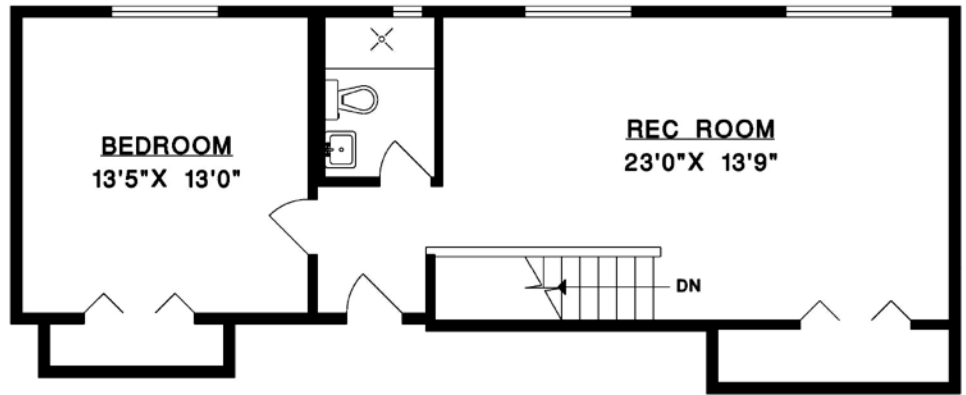

4740 RUTLAND ROAD  
WEST VANCOUVER

MAIN FLOOR 2,015 SQ.FT.  
UPPER FLOOR 685 SQ.FT.  
TOTAL 2,700 SQ.FT.

**JASON SOPROVICH**

EXCELLENCE IN THE LUXURY HOME MARKET  
604.817.8812

UPPER FLOOR

MAIN FLOOR